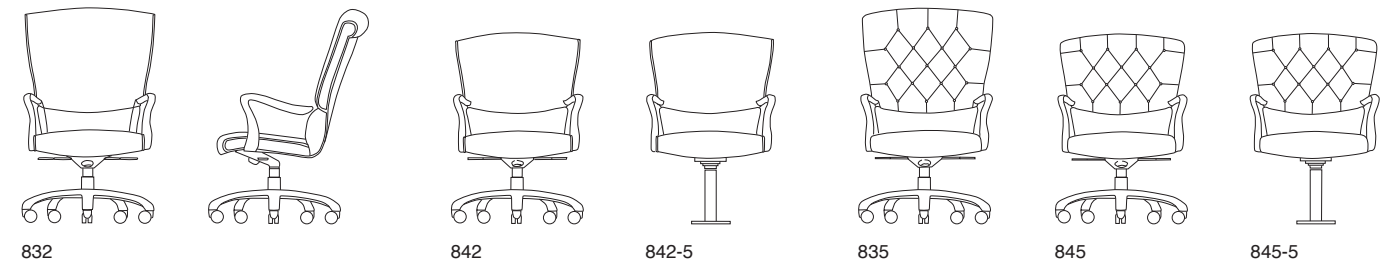

Luci Guci

GUEST / EXECUTIVE / LOUNGE

831-4
High Back Knee-Tilt Swivel
Optional Aluminum Base
W 26" D 30" H 43"-46"
AH 25½"-28½" SH 17½"-20½"

831-4
High Back Knee-Tilt Swivel
W 26" D 30" H 43"-46"
AH 25½"-28½" SH 17½"-20½"

T R I N I T Y

Wood Capped Arm

Fully Upholstered Arm

Urethane Open Arm

Luci Guci executive seating can enhance any office interior with models that include traditional full hand tufting with solid maple appointments, to contemporary tight tailoring with urethane arms. Superior seating comfort is guaranteed by mating an ergonomically shaped molded plywood seat frame with high density urethane cushioning. Options include Trinity Textiles, selected graded-in textile programs, and COM. Custom wood finishes may be specified.

T R I N I T Y

P.O. Box 150
Trinity, NC 27370
T 336.472.6660 F 336.475.0037 TF 855.311.6660
sales@trinityfurniture.com www.trinityfurniture.com

842-2
Low Back Tilt Swivel
W 26" D 29" H 38"-41"
AH 25½"-28½" SH 17½"-20½"

833-4
High Back Knee-Tilt Swivel
Exposed Wood Arm Caps
W 26" D 30" H 43"-46"
AH 25½"-28½" SH 17½"-20½"