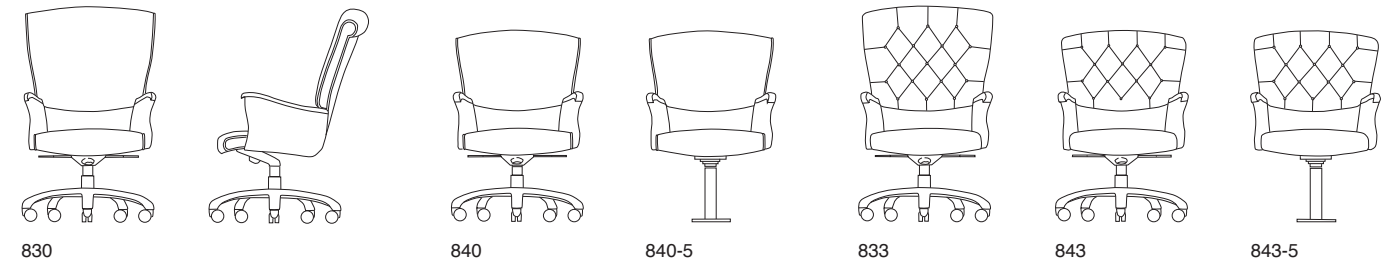

Luci Guci

GUEST / EXECUTIVE / LOUNGE

831-4
High Back Knee-Tilt Swivel
Optional Aluminum Base
W 26" D 30" H 43"-46"
AH 25½"-28½" SH 17½"-20½"

831-4
High Back Knee-Tilt Swivel
W 26" D 30" H 43"-46"
AH 25½"-28½" SH 17½"-20½"

T R I N I T Y

Wood Capped Arm

Fully Upholstered Arm

Urethane Open Arm

Luci Guci executive seating can enhance any office interior with models that include traditional full hand tufting with solid maple appointments, to contemporary tight tailoring with urethane arms. Superior seating comfort is guaranteed by mating an ergonomically shaped molded plywood seat frame with high density urethane cushioning. Options include Trinity Textiles, selected graded-in textile programs, and COM. Custom wood finishes may be specified.

833-4
High Back Knee-Tilt Swivel
Exposed Wood Arm Caps
W 26" D 30" H 43"-46"
AH 25½"-28½" SH 17½"-20½"