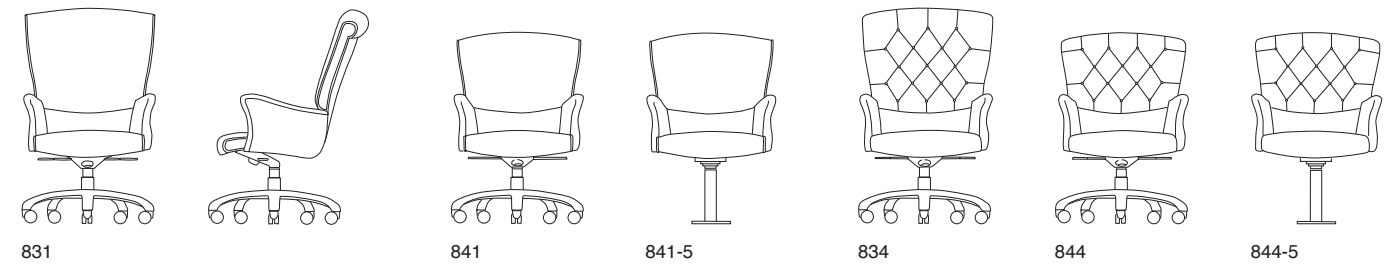

Luci Guci

GUEST / EXECUTIVE / LOUNGE

831-4
High Back Knee-Tilt Swivel
Optional Aluminum Base
W 26" D 30" H 43"-46"
AH 25½"-28½" SH 17½"-20½"

831-4
High Back Knee-Tilt Swivel
W 26" D 30" H 43"-46"
AH 25½"-28½" SH 17½"-20½"

T R I N I T Y

Wood Capped Arm

Fully Upholstered Arm

Urethane Open Arm

Luci Guci executive seating can enhance any office interior with models that include traditional full hand tufting with solid maple appointments, to contemporary tight tailoring with urethane arms. Superior seating comfort is guaranteed by mating an ergonomically shaped molded plywood seat frame with high density urethane cushioning. Options include Trinity Textiles, selected graded-in textile programs, and COM. Custom wood finishes may be specified.

T R I N I T Y

P.O. Box 150
Trinity, NC 27370
T 336.472.6660 F 336.475.0037 TF 855.311.6660
sales@trinityfurniture.com www.trinityfurniture.com

842-2
Low Back Tilt Swivel
W 26" D 29" H 38"-41"
AH 25½"-28½" SH 17½"-20½"

833-4
High Back Knee-Tilt Swivel
Exposed Wood Arm Caps
W 26" D 30" H 43"-46"
AH 25½"-28½" SH 17½"-20½"